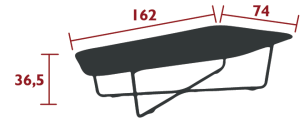

# ULTRASOFA

6250 - LOW TABLE 162 X 74 CM  
DESIGN BY FRÉDÉRIC SOFIA

DOMESTIC PROFESSIONAL INTENSIVE

7  
IPAC

Aluminium sheet table top  
Tubular steel base

15 kg